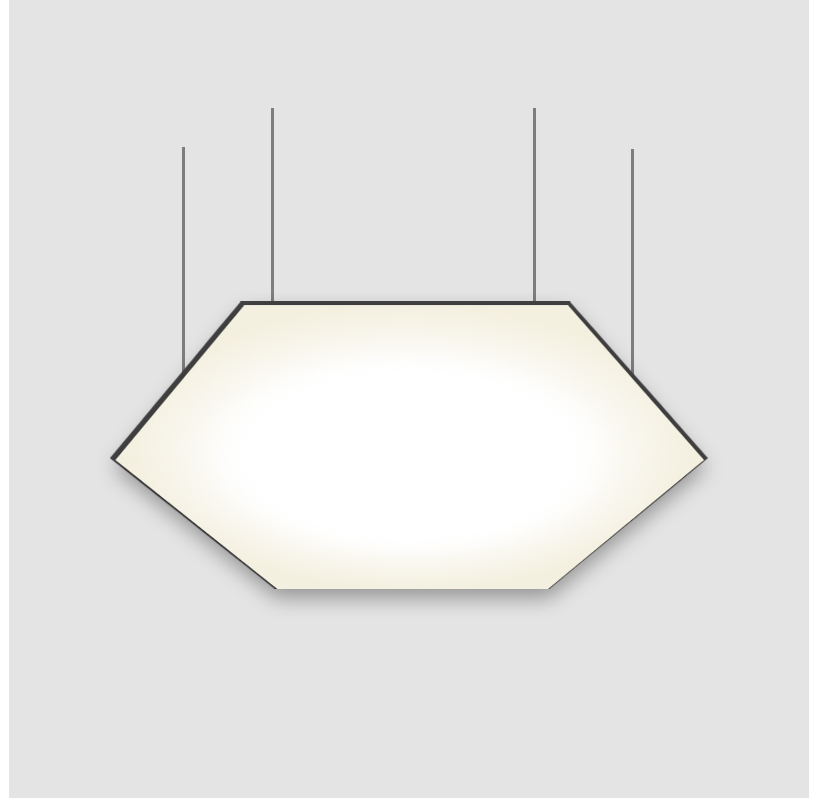

A51092-

base number   Color   Finish
Temperature   Options

1. To build a product code in our configurator select the specify button on the base model # product page
2. To build a manual product code on this datasheet choose from the options listed below in blue font and add the suffix to the base model #

GENERAL

Series: Infinite Hexagon
Partner: Ivela
Division: Architectural
Installation: Suspension
Product Type: Panels
Mounting Location: Ceiling
Light Distribution: Direct

PHYSICAL

Shape: Hexagon
Length (mm): 908
Length (in): 36 ³/₄
Width (mm): 527
Width (in): 20 ³/₄
Height (mm): 19
Height (in): 3/4
Max. Overall Height (mm): 3019
Max. Overall Height (in): 118 ⁷/₈
Diffuser: PMMA - Opal
[Fixture Finish: WHI / BLK / GLD](#)
Fixture Material: Aluminum
Cable Details: 3,000mm / 118 1/8" Transparent Cable

ELECTRICAL

Lamp Type: LED
Input Wattage (W): 54
Dimming: Tri-Mode (Non-Dimming and Phase Dimming (120Vac only) and 0-10V Dimming)
Driver Included: No
Driver Location: Remote
Driver Type: Constant Voltage - Universal
Driver Class: Class 2
Housing: ENCP 5 (ERP) ENCP 13 (SC Power)
Input Voltage (V): 120 - 277
Output Voltage (V): 24

LED

[Color Temperature (°K): 2700 / 3000 / 3500 / 4000](#)
Max. Delivered Lumen (lm): 5400 / 5625 / 5792 / 5962
Nominal Lumen (lm): 10800 / 11250 / 11585 / 11925
CRI: >93 CRI
Lamp Life (hrs): 50000

OPTICAL

RATINGS AND CERTIFICATIONS

Certified By: CSA Certified to UL and CSA Standards
IP rating: IP20