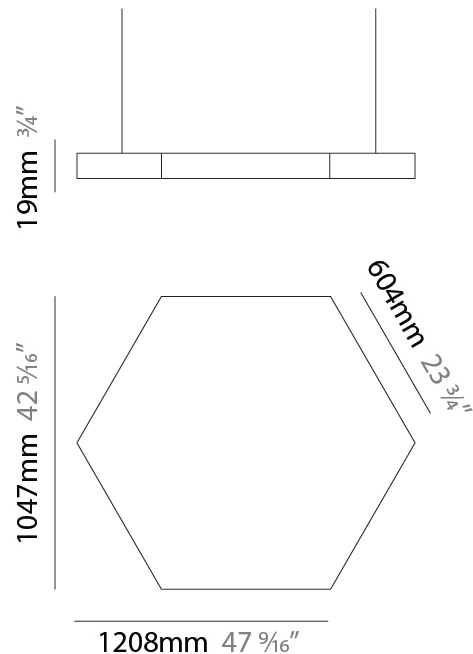

A51093- -

base number   Color   Finish
Temperature   Options

1. To build a product code in our configurator select the specify button on the base model # product page
2. To build a manual product code on this datasheet choose from the options listed below in blue font and add the suffix to the base model #

GENERAL

Series: Infinite Hexagon
Partner: Ivela
Division: Architectural
Installation: Surface
Product Type: Panels
Mounting Location: Ceiling
Light Distribution: Direct

PHYSICAL

Shape: Hexagon
Length (mm): 1208
Length (in): 47 ⁹/₁₆
Width (mm): 1047
Width (in): 41 ¹/₄
Height (mm): 19
Height (in): 3/4
Max. Overall Height (mm): 3019
Max. Overall Height (in): 118 ⁷/₈
Diffuser: PMMA - Opal
Fixture Finish: WHI / BLK / GLD
Fixture Material: Aluminum
Cable Details: 3,000mm / 118 1/8" Transparent Cable

ELECTRICAL

Lamp Type: LED
Input Wattage (W): 72
Dimming: Tri-Mode (Non-Dimming and Phase Dimming (120Vac only) and 0-10V Dimming)
Driver Included: No
Driver Location: Remote
Driver Type: Constant Voltage - Universal
Driver Class: Class 2
Housing: ENCP 5 (ERP) ENCP 8 (SC Power)
Input Voltage (V): 120 - 277
Output Voltage (V): 24

LED

Color Temperature (°K): 2700 / 3000 / 3500 / 4000
Max. Delivered Lumen (lm): 7200 / 7500 / 7723 / 7950
Nominal Lumen (lm): 14400 / 15000 / 15446 / 15900
CRI: >93 CRI
Lamp Life (hrs): 50000

OPTICAL

RATINGS AND CERTIFICATIONS

Certified By: CSA Certified to UL and CSA Standards
IP rating: IP20