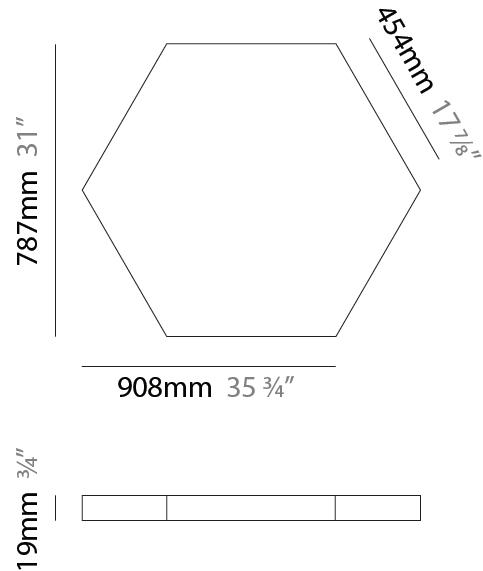

INFINITE HEXAGON SURFACE

A56193-

base number   Color   Finish
Temperature   Options

PROJECT
TYPE
SPECIFIER
QUANTITY
DATE

1. To build a product code in our configurator select the specify button on the base model # product page
2. To build a manual product code on this datasheet choose from the options listed below in blue font and add the suffix to the base model #

GENERAL

Series: Infinite Hexagon
Partner: Ivela
Division: Architectural
Installation: Surface
Product Type: Panels
Mounting Location: Ceiling
Light Distribution: Direct

PHYSICAL

Shape: Hexagon
Length (mm): 908
Length (in): 36 3/4
Width (mm): 527
Width (in): 20 3/4
Height (mm): 19
Height (in): 3/4
Diffuser: PMMA - Opal
Fixture Finish: WHI / BLK / GLD
Fixture Material: Aluminum

ELECTRICAL

Lamp Type: LED
Input Wattage (W): 54
Dimming: Tri-Mode (Non-Dimming and Phase Dimming (120Vac only) and 0-10V Dimming)
Driver Included: No
Driver Location: Remote
Driver Type: Constant Voltage - Universal
Driver Class: Class 2
Housing: ENCP 5 (ERP) ENCP 13 (SC Power)
Input Voltage (V): 120 - 277
Output Voltage (V): 24

LED

Color Temperature (°K): 2700 / 3000 / 3500 / 4000
Max. Delivered Lumen (lm): 5400 / 5625 / 5792 / 5962
Nominal Lumen (lm): 10800 / 11250 / 11585 / 11925
CRI: >93 CRI
Lamp Life (hrs): 50000

OPTICAL

RATINGS AND CERTIFICATIONS

Certified By: CSA Certified to UL and CSA Standards
IP rating: IP20