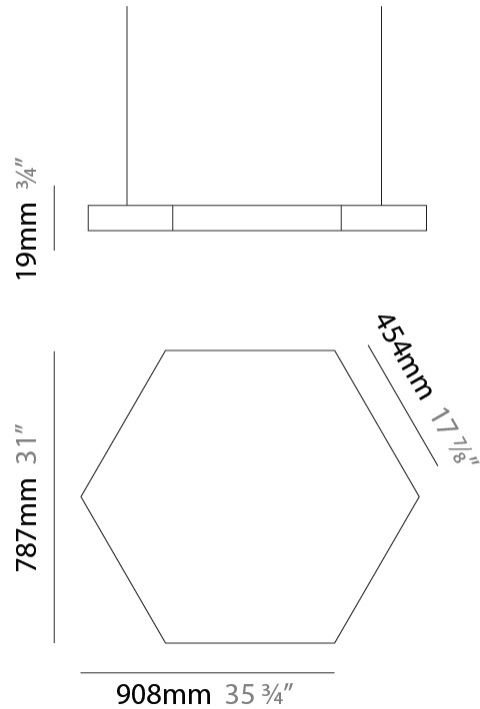

A51092-

base number   Color   Finish
Temperature   Options

1. To build a product code in our configurator select the specify button on the base model # product page
2. To build a manual product code on this datasheet choose from the options listed below in blue font and add the suffix to the base model #

GENERAL

Series: Infinite Hexagon
Partner: Ivela
Division: Architectural
Installation: Suspension
Product Type: Panels
Mounting Location: Ceiling
Light Distribution: Direct

PHYSICAL

Shape: Hexagon
Length (mm): 908
Length (in): 36 ³/₄
Width (mm): 527
Width (in): 20 ³/₄
Height (mm): 19
Height (in): 3/4
Max. Overall Height (mm): 3019
Max. Overall Height (in): 118 ⁷/₈
Diffuser: PMMA - Opal
[Fixture Finish: WHI / BLK / GLD](#)
Fixture Material: Aluminum
Cable Details: 3,000mm / 118 1/8" Transparent Cable

ELECTRICAL

Lamp Type: LED
Input Wattage (W): 54
Dimming: Tri-Mode (Non-Dimming and Phase Dimming (120Vac only) and 0-10V Dimming)
Driver Included: No
Driver Location: Remote
Driver Type: Constant Voltage - Universal
Driver Class: Class 2
Housing: ENCP 5 (ERP) ENCP 13 (SC Power)
Input Voltage (V): 120 - 277
Output Voltage (V): 24

LED

[Color Temperature (°K): 2700 / 3000 / 3500 / 4000](#)
Max. Delivered Lumen (lm): 5400 / 5625 / 5792 / 5962
Nominal Lumen (lm): 10800 / 11250 / 11585 / 11925
CRI: >93 CRI
Lamp Life (hrs): 50000

OPTICAL

RATINGS AND CERTIFICATIONS

Certified By: CSA Certified to UL and CSA Standards
IP rating: IP20