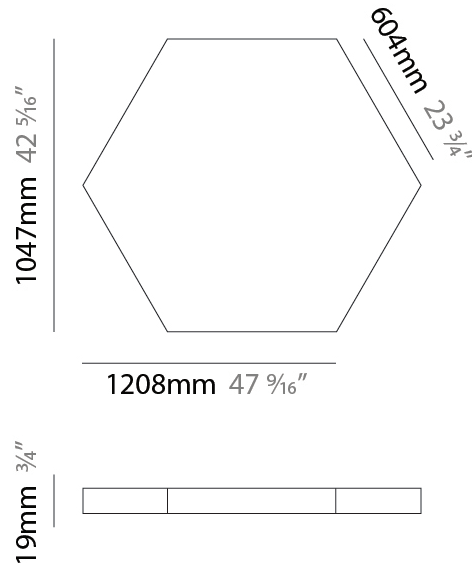

INFINITE HEXAGON SURFACE

A56194- -

base number
Color   Finish
Temperature   Options

PROJECT
TYPE
SPECIFIER
QUANTITY
DATE

1. To build a product code in our configurator select the specify button on the base model # product page
2. To build a manual product code on this datasheet choose from the options listed below in blue font and add the suffix to the base model #

GENERAL

Series: Infinite Hexagon
Partner: Ivela
Division: Architectural
Installation: Surface
Product Type: Panels
Mounting Location: Ceiling
Light Distribution: Direct

PHYSICAL

Shape: Hexagon
Length (mm): 1208
Length (in): 47 ⁵/₁₆
Width (mm): 1047
Width (in): 41 ¹/₄
Height (mm): 19
Height (in): 3/4
Diffuser: PMMA - Opal
Fixture Finish: WHI / BLK / GLD
Fixture Material: Aluminum

ELECTRICAL

Lamp Type: LED
Input Wattage (W): 72
Dimming: Tri-Mode (Non-Dimming and Phase Dimming (120Vac only) and 0-10V Dimming)
Driver Included: No
Driver Location: Remote
Driver Type: Constant Voltage - Universal
Driver Class: Class 2
Housing: ENCP 5 (ERP) ENCP 8 (SC Power)
Input Voltage (V): 120 - 277
Output Voltage (V): 24

LED

Color Temperature (°K): 2700 / 3000 / 3500 / 4000
Max. Delivered Lumen (lm): 7200 / 7500 / 7723 / 7950
Nominal Lumen (lm): 14400 / 15000 / 15446 / 15900
CRI: >93 CRI
Lamp Life (hrs): 50000

OPTICAL

RATINGS AND CERTIFICATIONS

Certified By: CSA Certified to UL and CSA Standards
IP rating: IP20