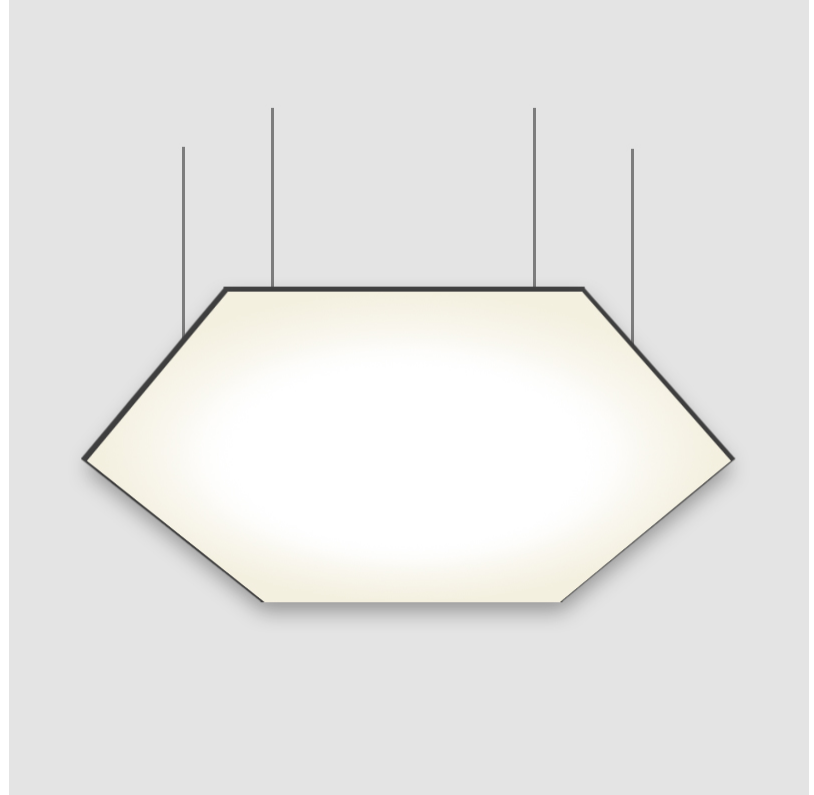

A51093- -

base number   Color   Finish
Temperature   Options

1. To build a product code in our configurator select the specify button on the base model # product page
2. To build a manual product code on this datasheet choose from the options listed below in blue font and add the suffix to the base model #

GENERAL

Series: Infinite Hexagon
Partner: Ivela
Division: Architectural
Installation: Surface
Product Type: Panels
Mounting Location: Ceiling
Light Distribution: Direct

PHYSICAL

Shape: Hexagon
Length (mm): 1208
Length (in): 47 ⁹/₁₆
Width (mm): 1047
Width (in): 41 ¹/₄
Height (mm): 19
Height (in): 3/4
Max. Overall Height (mm): 3019
Max. Overall Height (in): 118 ⁷/₈
Diffuser: PMMA - Opal
Fixture Finish: WHI / BLK / GLD
Fixture Material: Aluminum
Cable Details: 3,000mm / 118 1/8" Transparent Cable

ELECTRICAL

Lamp Type: LED
Input Wattage (W): 72
Dimming: Tri-Mode (Non-Dimming and Phase Dimming (120Vac only) and 0-10V Dimming)
Driver Included: No
Driver Location: Remote
Driver Type: Constant Voltage - Universal
Driver Class: Class 2
Housing: ENCP 5 (ERP) ENCP 8 (SC Power)
Input Voltage (V): 120 - 277
Output Voltage (V): 24

LED

Color Temperature (°K): 2700 / 3000 / 3500 / 4000
Max. Delivered Lumen (lm): 7200 / 7500 / 7723 / 7950
Nominal Lumen (lm): 14400 / 15000 / 15446 / 15900
CRI: >93 CRI
Lamp Life (hrs): 50000

OPTICAL

RATINGS AND CERTIFICATIONS

Certified By: CSA Certified to UL and CSA Standards
IP rating: IP20